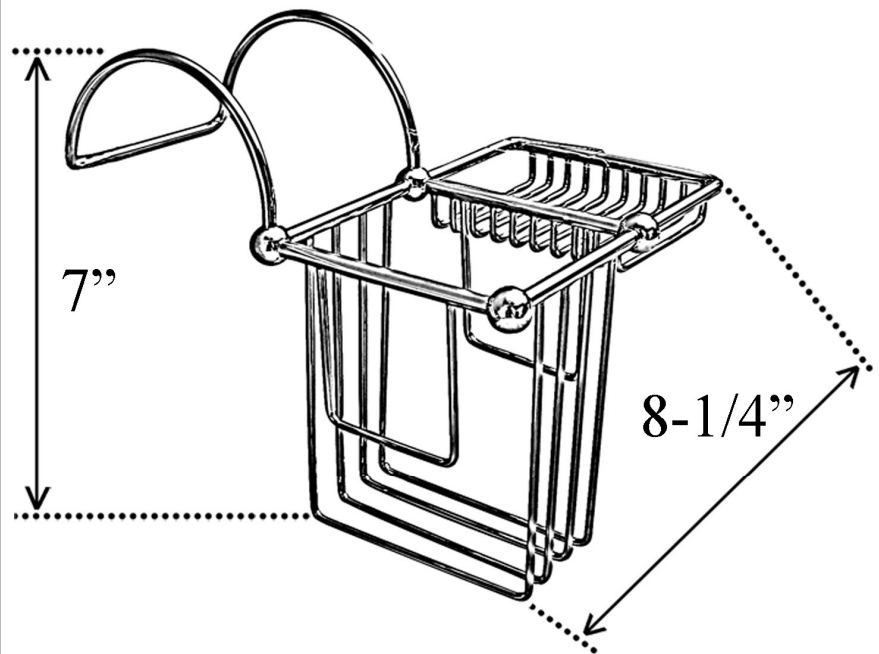

# BATH SUPPLY BASKET FOR TUB RIM

Cat. No.  
BC2004

## Features:

- ▶ Solid brass construction for durability
- ▶ Basket style compartments
- ▶ Hangs conveniently on tub rim
- ▶ Available in 3 finishes
- ▶ Assembly not required

## Finish:

**SN** Brushed Nickel  
**CP** Polished Chrome  
**PN** Polished Nickel

Length: 6-<sup>5</sup>/<sub>8</sub>

Width: 8-<sup>1</sup>/<sub>4</sub>"

Height: 7"

Dimensions and specifications subject to change without notice.